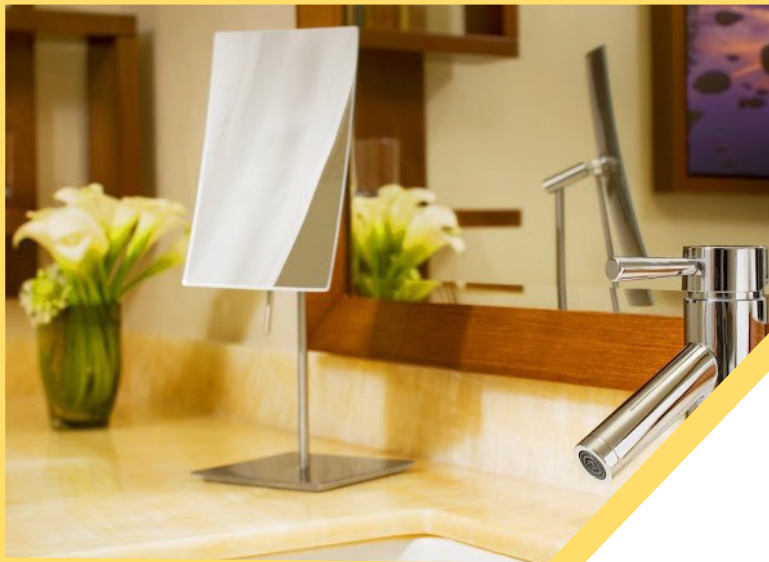

MAKEUP MIRROR COLLECTION

2025

APTATIONS

800 NE TENNEY RD. STE 110-220~~VANCOUVER, WA 98685

PHONE: 800-639-6864~~FAX: 925-245-9203

EMAIL: SALES@APTATIONS.COM~~WWW.APTATIONS.COM