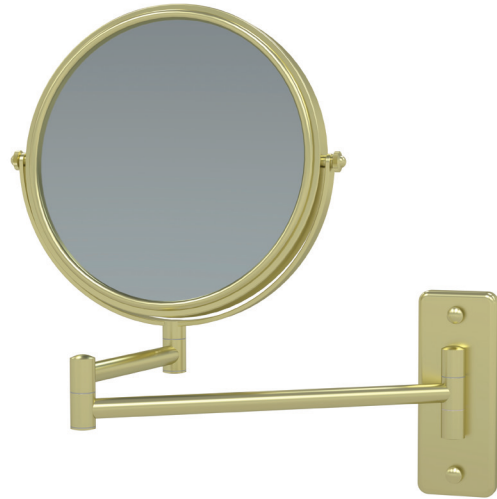

Wall Mounted and Hardwired

List Price \$800.00

5X/1X magnification
 6.5" diameter viewing size
 14" tall with 15.5" extension
 7X lens available (purchased separately)
 On/off rocker switch on base
 Switchable LED light -switches between
 3,500K and 5,500K
 Hardwired

ITEM NUMBER	FINISH
945-2-45HW	CHROME
945-2-75HW	BRUSHED NICKEL
945-2-85HW	POLISHED NICKEL
945-2-135HW	BRUSHED BRASS
945-2-155HW	MATTE BLACK

**Optional Lens for
 Neomodern LED
 Lighted Mirror**

List Price \$130.00

ITEM NUMBER	FINISH
745-94547L	CHROME
745-94577L	BRUSHED NICKEL
745-94587L	POLISHED NICKEL
745-945137L	BRUSHED BRASS
745-945157L	MATTE BLACK

10X Double Sided Wall Mirror

List Price
\$285.00

10X/1X magnification
7" diameter viewing area
12.25" tall
14.75" extension

ITEM NUMBER	FINISH
21140	CHROME
21170	BRUSHED NICKEL
21180	POLISHED NICKEL
211130	BRUSHED BRASS
211150	MATTE BLACK

5X Double Arm Wall Mirror

List Price
\$270.00

5X/1X magnification
7" diameter viewing size
12.25" tall
14.75" extension