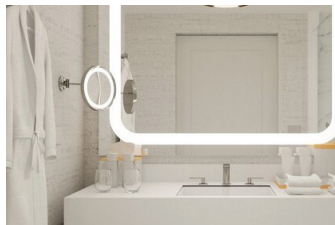

Terranea Resort

Kapalua Bay Ritz Carlton

Harrah's Cherokee Casino Resort

Hilton Hotels

Fountainbleau Resort

The Wynn Hotel

Angels of the Winds Casino

Canopy by Hilton

Courtyard by Marriott

W Hotels

Hyatt Regency

The Lodge at Torrey Pines

The Fairmont Hotels

Hard Rock Hotel - Las Vegas

The Westin Anaheim Resort

Grand Pacific Resorts

Hilton Palmer House

Disney's Grand Floridian Resort

Omni Hotels

La Costa Resort

The London Hotels

Hotel del Coronado

Marriott's Grand Chateau

Four Seasons Hotels & Resorts