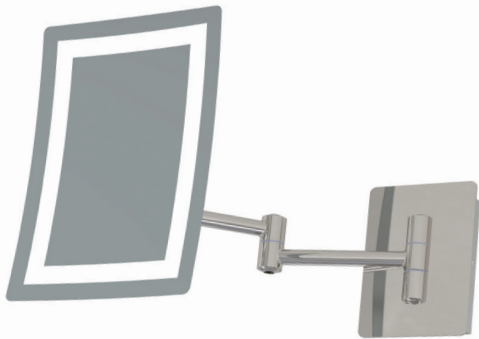

ICON REFERENCE

Hardwired

Available in
Canadian warehouse

Subject to IMAP policy

IMAP

MAGNIFIED LED LIGHTED MIRRORS

Contemporary Rectangular Mirror with Switchable LED Light - Hardwired

List Price \$740.00

Round Mirror with Switchable LED Light - Hardwired

List Price \$750.00

5X magnification
 7" diameter viewing size
 9.5" frame
 12.8" extension
 On/off rocker switch on back of mirror
 Switchable LED light - switches between 3,500K and 5,500K
 Hardwired