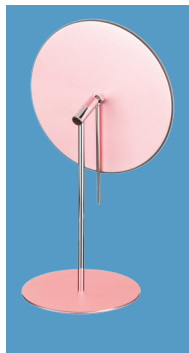

**List Price
\$240.00**

ITEM NUMBER	FINISH
86645	CHROME
86675	BRUSHED NICKEL

RETIRING PRODUCTS

WHILE SUPPLIES LAST

Single-Sided LED Square Freestanding Mirror - Plug In

~~MSRP Was~~
\$494
Now
\$216

3X magnification
Cool white light - 3,500 Kevin
6.25" square viewing size -- 15" tall
On/off rocker switch on base
Plug In

Item Number	Finish
71273	BRUSHED NICKEL

Helix Free Standing Mirror 5X/1X

~~MSRP Was~~
\$120
Now
\$70

5X/1X magnification
6.7" diameter viewing size
13.25" tall
Double sided frame

Item Number	Finish
80735	CHROME AND BLACK

Cava Mirror

~~MSRP Was~~
\$220
Now
\$120

3X magnification
7.75" diameter viewing size
13.75" tall

Item Number	Finish
82353	BLUSH

Rechargeable Single-Sided Square Mirror

~~MSRP Was~~
\$680
Now
\$570

3X magnification
6.25" square viewing size
15" tall
Recharge with 6' adaptor - included